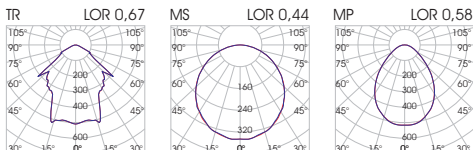

* Available in other colours or/and power upon request

** The LED density of these ribbons is low thus, the homogeneity of lighting surface of Milky type luminaire will be affected.

Ordering Code Example: *OUTLINER50-F-AN-RGB60-52W123-MP-24*