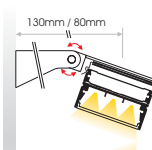

WALL BRACKET
(Long/Short)