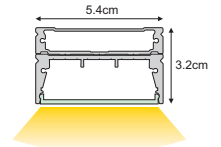

STANDARD

FIXED

SURFACE

WALL BRACKET
(Long/Short)

PENDANT

SEAMLESS

FIXED

FIXED ELEVATED

SURFACE

WALL BRACKET
(Long/Short)

PENDANT

PRH.030
COUPLER accessory
(as extra)

Connectors

CNC.009 2 pole connector (monochrome)

CNC.013 4 pole connector (RGB)

CNC.053 5 pole connector (RGBW)