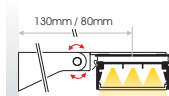

Seamless

STANDARD

FIXED

SURFACE

WALL BRACKET
(Long/Short)

PENDANT

PRH.020
ANTISLIPPER
for vertical installation
(as extra)

SEAMLESS