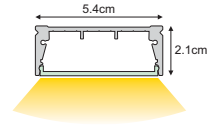

Seamless

STANDARD

FIXED

SURFACE

WALL BRACKET
(Long/Short)

PENDANT

PRH.020
ANTISLIPPER
for vertical installation
(as extra)

SEAMLESS